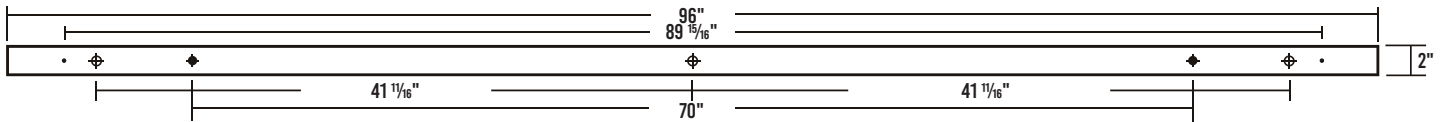

8' BACKPLATE

◆ 11/16" STEM MTG. K.O. ● 1/4" HOLE ⊕ 7/8" K.O.

SPECIFICATIONS

Construction

- Class 100 / ISO Class 5 equivalent
- 22 gauge cold rolled steel housing
- 18 gauge electrogalvanized steel end caps
- Two 0.25" holes on back of fixture housing for mounting