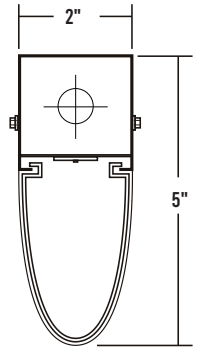

CLEANROOM TDC100

2" Wide Teardrop Cleanroom Luminaire

JOB	
TYPE	
DATE	

Surface / Suspension / Grid Mounted

Two lenses per 8' unit with screw-on belly band

CROSS SECTION

2' BACKPLATE

4' BACKPLATE

8' BACKPLATE

◆ 11/16" STEM MTG. K.O. ● 1/4" HOLE ⊕ 7/8" K.O.

SPECIFICATIONS

Construction

- Class 100 / ISO Class 5 equivalent
- 22 gauge cold rolled steel housing
- 18 gauge electrogalvanized steel end caps
- Two 0.25" holes on back of fixture housing for mounting