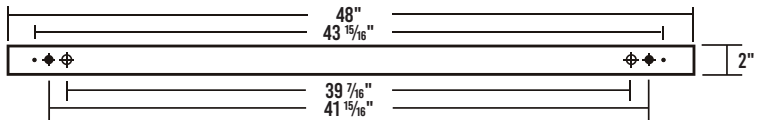

8' BACKPLATE

◆ 11/16" STEM MTG. K.O. ● 1/4" HOLE ⊕ 7/8" K.O.

SPECIFICATIONS

Construction

- Class 100 / ISO Class 5 equivalent
- 22 gauge cold rolled steel housing
- 18 gauge electrogalvanized steel end caps
- Two 0.25" holes on back of fixture housing for mounting