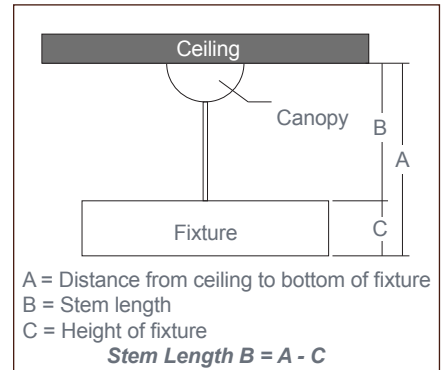

Stem Length Calculation

SYSTEM DATA: Additional Lumen Packages Available. Contact Customer Service for More Information

Normal Temp	2'	LED LUMEN PACKAGE	NORMAL AMBIENT TEMPERATURE PRODUCT CODE	DELIVERED LUMENS	SYSTEM WATTS	LUMINAIRE EFFICACY	AMBIENT TEMP.	FLUORESCENT EQUIVALENT	IES FILES
		2000 Lumens (Nominal)	MHL320-2-2L-FSW-PA-DRDM-UNV-2/840	1561	12.1	128.9 lm/W	-20°C / 35°C (-4°F / 95°F)	1x F24T5HO 2x F17T8	*
		3000 Lumens (Nominal)	MHL320-3-2L-FSW-PA-DRDM-UNV-2/840	2468	19.7	125.6 lm/W	-20°C / 35°C (-4°F / 95°F)	3x F17T8	*
		4000 Lumens (Nominal)	MHL320-4-2L-FSW-PA-DRDM-UNV-2/840	3064	24.8	123.6 lm/W	-20°C / 35°C (-4°F / 95°F)	2x F24T5HO 4x F17T8	*
		6000 Lumens (Nominal)	MHL320-6-2L-FSW-PA-DRDM-UNV-2/840	4524	37.9	119.2 lm/W	-20°C / 35°C (-4°F / 95°F)	3x F24T5HO 6x F17T8	*
		8000 Lumens (Nominal)	MHL320-8-2L-FSW-PA-DRDM-UNV-2/840	5940	51.5	115.2 lm/W	-20°C / 35°C (-4°F / 95°F)	2x F54T5HO 4x F24T5HO	*
		12000 Lumens (Nominal)	MHL320-12-2L-FSW-PA-DRDM-UNV-2/840	9046	75.8	119.4 lm/W	-20°C / 35°C (-4°F / 95°F)	3x F54T5HO 6x F24T5HO	*

Normal Temp High Efficacy	2'	LED LUMEN PACKAGE	NORMAL AMBIENT TEMPERATURE (HIGH EFFICACY) PRODUCT CODE	DELIVERED LUMENS	SYSTEM WATTS	LUMINAIRE EFFICACY	AMBIENT TEMP.	FLUORESCENT EQUIVALENT	IES FILES
		2000 Lumens (Nominal)	MHL320-2HE-2L-FSW-PA-DRDM-UNV-2/840	1587	12.0	132.2 lm/W	-20°C / 35°C (-4°F / 95°F)	1x F24T5HO 2x F17T8	*
		3000 Lumens (Nominal)	MHL320-3HE-2L-FSW-PA-DRDM-UNV-2/840	2203	16.8	131.1 lm/W	-20°C / 35°C (-4°F / 95°F)	3x F17T8	*
		4000 Lumens (Nominal)	MHL320-4HE-2L-FSW-PA-DRDM-UNV-2/840	3122	24.2	128.9 lm/W	-20°C / 35°C (-4°F / 95°F)	2x F24T5HO 4x F17T8	*
		6000 Lumens (Nominal)	MHL320-6HE-2L-FSW-PA-DRDM-UNV-2/840	4636	36.7	126.4 lm/W	-20°C / 35°C (-4°F / 95°F)	3x F24T5HO 6x F17T8	*
		8000 Lumens (Nominal)	MHL320-8HE-2L-FSW-PA-DRDM-UNV-2/840	6128	49.5	123.8 lm/W	-20°C / 35°C (-4°F / 95°F)	2x F54T5HO 4x F24T5HO	*

Los Angeles Lighting Mfg. Co.
Contact Us
T: 626-454-8300 10141 Olney Street
F: 626-454-8399 El Monte, CA 91731
www.lalighting.com Made in the USA

Due to continued product improvements and enhancements, Los Angeles Lighting Manufacturing Company reserves the right to alter specifications, dimensions, data, and/or materials without notice. Please visit our website to view the most current information.

© 2024 LOS ANGELES LIGHTING MANUFACTURING CO. ALL RIGHTS RESERVED

Revised: 07/16/25