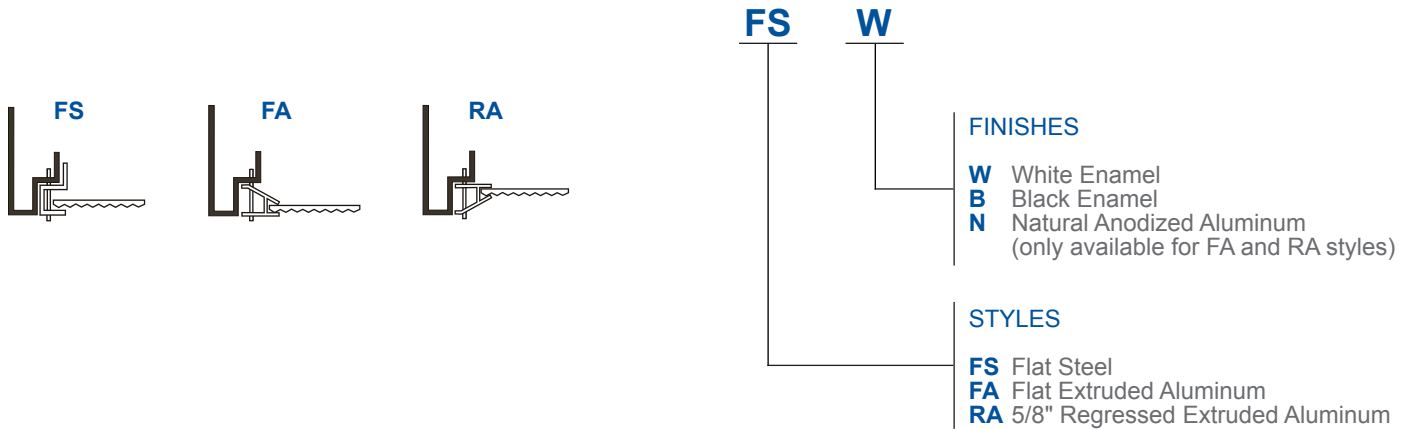

DOOR FRAME CROSS SECTION

OPTICAL OPTIONS

STANDARD LENSES FOR MHL320

- **PA** Clear Prismatic Acrylic, No Thickness Specified, Female Prisms 3/16 Square Base
- **PA2** Clear Prismatic Acrylic, Nom. 0.125" OA Thickness, Female Prisms 3/16 Square Base
- **FFWA** Flat Frosted White Acrylic
- **FPA2** Frosted Prismatic Acrylic, Nom. 0.125" OA Thickness, Female Prisms 3/16 Square Base

Los Angeles Lighting Mfg. Co.
Contact Us
T: 626-454-8300 10141 Olney Street
F: 626-454-8399 El Monte, CA 91731
www.lalighting.com Made in the USA

Due to continued product improvements and enhancements, Los Angeles Lighting Manufacturing Company reserves the right to alter specifications, dimensions, data, and/or materials without notice. Please visit our website to view the most current information.

© 2024 LOS ANGELES LIGHTING MANUFACTURING CO. ALL RIGHTS RESERVED

Revised: 07/16/25