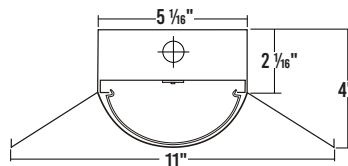

IN-STOCK LED PRODUCT

For immediate shipment or pick up 

Inquiries: CUSTOMERSERVICE@LALIGHTING.COM / ORDERS: ORDERS@LALIGHTING.COM

PHONE: (626)454-8300 / FAX: (626)454-8399

STW100
NARROW LENSED STRIP

LENGTH	LUMENS	PART NUMBER	ITEM
4'	2000	STW100-2-4L-FRWA-DRDM-UNV-1/840	301400
4'	4000	STW100-4-4L-FRWA-DRDM-UNV-1/840	301500
8'	4000	STW100-4-8L-FRWA-DRDM-UNV-1/840	301600
8'	8000	STW100-8-8L-FRWA-DRDM-UNV-1/840	301700
PART	ACCESSORY DESCRIPTION		ITEM
V4	4" Leg Height V-Hook*		902403
V4CS10	10' Cable w/ 4" Leg Height V-Hook		650195
YTCS10	10' Y-Toggle Cable w/Locking Device		650190

STW200
WIDE LENSED STRIP

LENGTH	LUMENS	PART NUMBER	ITEM
4'	4000	STW200-4-4L-DRDM-UNV-1/840	301800
4'	8000	STW200-8SL-4L-DRDMS-UNV-1/8SW**	340650
8'	8000	STW200-8-8L-DRDM-UNV-1/840	301900
PART	ACCESSORY DESCRIPTION		ITEM
V4	4" Leg Height V-Hook*		902403
V4CS10	10' Cable w/ 4" Leg Height V-Hook		650195
YTCS10	10' Y-Toggle Cable w/Locking Device		650190

INW200
WIDE LENSED INDUSTRIAL STRIP

LENGTH	LUMENS	PART NUMBER	ITEM
4'	4000	INW200-4-4L-DRDM-UNV-1/840	300900
4'	8000	INW200-8SL-4L-DRDMS-UNV-1/8SW**	340500
8'	8000	INW200-8-8L-DRDM-UNV-1/840	301000
PART	ACCESSORY DESCRIPTION		ITEM
V4	4" Leg Height V-Hook*		902403
V4CS10	10' Cable w/ 4" Leg Height V-Hook		650195
YTCS10	10' Y-Toggle Cable w/Locking Device		650190
WG14-INW200-4	14 Gauge Wire Guard		685016