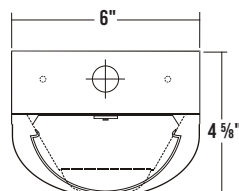

LENGTH	LUMENS	PART NUMBER	ITEM
4'	4000	WSE251-4-4L-MSPCSD(LW)-DRDM-UNV-1/840	302000

* Two required per luminaire.
**8SL = 4000 lm, 6000 lm, 8000 lm
CCT = 835, 840, 850

Los Angeles Lighting Mfg. Co.

Contact Us
T: 626-454-8300 10141 Olney Street
F: 626-454-8399 El Monte, CA 91731
www.lalighting.com Made in the USA

Due to continued product improvements and enhancements, Los Angeles Lighting Manufacturing Company reserves the right to alter specifications, dimensions, data, and/or materials without notice. Please visit our website to view the most current information.

© 2026 LOS ANGELES LIGHTING MANUFACTURING CO. ALL RIGHTS RESERVED As of: 05/22/26