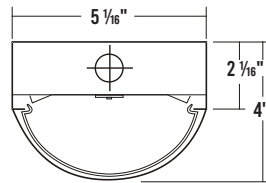

IN-STOCK LED PRODUCT

For immediate shipment or pick up 

Inquiries: CUSTOMERSERVICE@LALIGHTING.COM / ORDERS: ORDERS@LALIGHTING.COM

PHONE: (626)454-8300 / FAX: (626)454-8399

STW100
NARROW LENSED STRIP

LENGTH	LUMENS	PART NUMBER	ITEM
4'	2000	STW100-2-4L-FRWA-DRDM-UNV-1/840	301400
4'	4000	STW100-4-4L-FRWA-DRDM-UNV-1/840	301500
8'	4000	STW100-4-8L-FRWA-DRDM-UNV-1/840	301600
8'	8000	STW100-8-8L-FRWA-DRDM-UNV-1/840	301700
PART	ACCESSORY DESCRIPTION		ITEM
V4	4" Leg Height V-Hook*		902403
V4CS10	10' Cable w/ 4" Leg Height V-Hook		650195
YTCS10	10' Y-Toggle Cable w/Locking Device		650190

STW200
WIDE LENSED STRIP

LENGTH	LUMENS	PART NUMBER	ITEM
4'	4000	STW200-4-4L-DRDM-UNV-1/840	301800
4'	8000	STW200-8SL-4L-DRDMS-UNV-1/8SW**	340650
8'	8000	STW200-8-8L-DRDM-UNV-1/840	301900
PART	ACCESSORY DESCRIPTION		ITEM
V4	4" Leg Height V-Hook*		902403
V4CS10	10' Cable w/ 4" Leg Height V-Hook		650195
YTCS10	10' Y-Toggle Cable w/Locking Device		650190

INW200
WIDE LENSED INDUSTRIAL STRIP

LENGTH	LUMENS	PART NUMBER	ITEM
4'	4000	INW200-4-4L-DRDM-UNV-1/840	300900
4'	8000	INW200-8SL-4L-DRDMS-UNV-1/8SW**	340500
8'	8000	INW200-8-8L-DRDM-UNV-1/840	301000
PART	ACCESSORY DESCRIPTION		ITEM
V4	4" Leg Height V-Hook*		902403
V4CS10	10' Cable w/ 4" Leg Height V-Hook		650195
YTCS10	10' Y-Toggle Cable w/Locking Device		650190
WG14-INW200-4	14 Gauge Wire Guard		685016