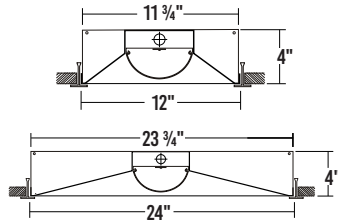

LENGTH	LUMENS	PART NUMBER	ITEM
1' x 4'	4000	GDC310-4-4L-DRDM-UNV-1/840	301100
2' x 2'	3000	GDC320-3-2L-DRDM-UNV-1/840	301200
2' x 4'	4000	GDC320-4-4L-DRDM-UNV-1/840	301300
2' x 4'	8000	GDC320-8SL-4L-DRDMS-UNV-1/8SW**	340300