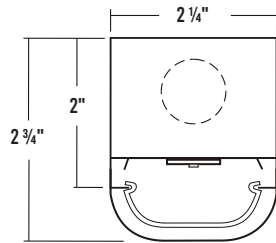

IN-STOCK LED PRODUCT

For immediate shipment or pick up 

Inquiries: CUSTOMERSERVICE@LALIGHTING.COM / ORDERS: ORDERS@LALIGHTING.COM

PHONE: (626)454-8300 / FAX: (626)454-8399

STW100
NARROW LENSED STRIP

LENGTH	LUMENS	PART NUMBER	ITEM
4'	2000	STW100-2-4L-FRWA-DRDM-UNV-1/840	301400
4'	4000	STW100-4-4L-FRWA-DRDM-UNV-1/840	301500
8'	4000	STW100-4-8L-FRWA-DRDM-UNV-1/840	301600
8'	8000	STW100-8-8L-FRWA-DRDM-UNV-1/840	301700
PART	ACCESSORY DESCRIPTION		ITEM
V4	4" Leg Height V-Hook*		902403
V4CS10	10' Cable w/ 4" Leg Height V-Hook		650195
YTCS10	10' Y-Toggle Cable w/Locking Device		650190

STW200
WIDE LENSED STRIP

LENGTH	LUMENS	PART NUMBER	ITEM
4'	4000	STW200-4-4L-DRDM-UNV-1/840	301800
4'	8000	STW200-8SL-4L-DRDMS-UNV-1/8SW**	340650
8'	8000	STW200-8-8L-DRDM-UNV-1/840	301900
PART	ACCESSORY DESCRIPTION		ITEM
V4	4" Leg Height V-Hook*		902403
V4CS10	10' Cable w/ 4" Leg Height V-Hook		650195
YTCS10	10' Y-Toggle Cable w/Locking Device		650190

INW200
WIDE LENSED INDUSTRIAL STRIP

LENGTH	LUMENS	PART NUMBER	ITEM
4'	4000	INW200-4-4L-DRDM-UNV-1/840	300900
4'	8000	INW200-8SL-4L-DRDMS-UNV-1/8SW**	340500
8'	8000	INW200-8-8L-DRDM-UNV-1/840	301000
PART	ACCESSORY DESCRIPTION		ITEM
V4	4" Leg Height V-Hook*		902403
V4CS10	10' Cable w/ 4" Leg Height V-Hook		650195
YTCS10	10' Y-Toggle Cable w/Locking Device		650190
WG14-INW200-4	14 Gauge Wire Guard		685016