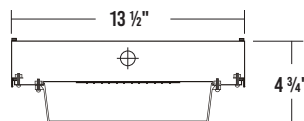

SIZE	LUMENS	PART NUMBER	ITEM
1' x 1'	3000	BCL100-3-1L-DRDM-UNV-1/840	300025
1' x 1'	4000	BCL100-4-1L-DRDM-UNV-1/840	300125

PART	ACCESSORY DESCRIPTION	ITEM
TP-BCL/BDL100	Tamper Proof Screws (Set)	670002

* Two required per luminaire.

**8SL = 4000 lm, 6000 lm, 8000 lm

CCT = 835, 840, 850

Los Angeles Lighting Mfg. Co.

Contact Us
T: 626-454-8300 10141 Olney Street
F: 626-454-8399 El Monte, CA 91731
www.lalighting.com Made in the USA

Due to continued product improvements and enhancements, Los Angeles Lighting Manufacturing Company reserves the right to alter specifications, dimensions, data, and/or materials without notice. Please visit our website to view the most current information.

© 2026 LOS ANGELES LIGHTING MANUFACTURING CO. ALL RIGHTS RESERVED As of: 05/22/26