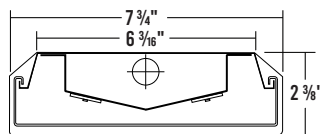

LENGTH	LUMENS	PART NUMBER	ITEM
4'	4000	WAN107-4-4L-FPA-DRDM-UNV-2/840	302100
4'	8000	WAN107-8SL-4L-FPA-DRDMS-UNV-2/8SW**	340700
PART	ACCESSORY DESCRIPTION		ITEM
V4	4" Leg Height V-Hook*		902403
V4CS10	10' Cable w/ 4" Leg Height V-Hook		650195
YTCS10	10' Y-Toggle Cable w/Locking Device		650190